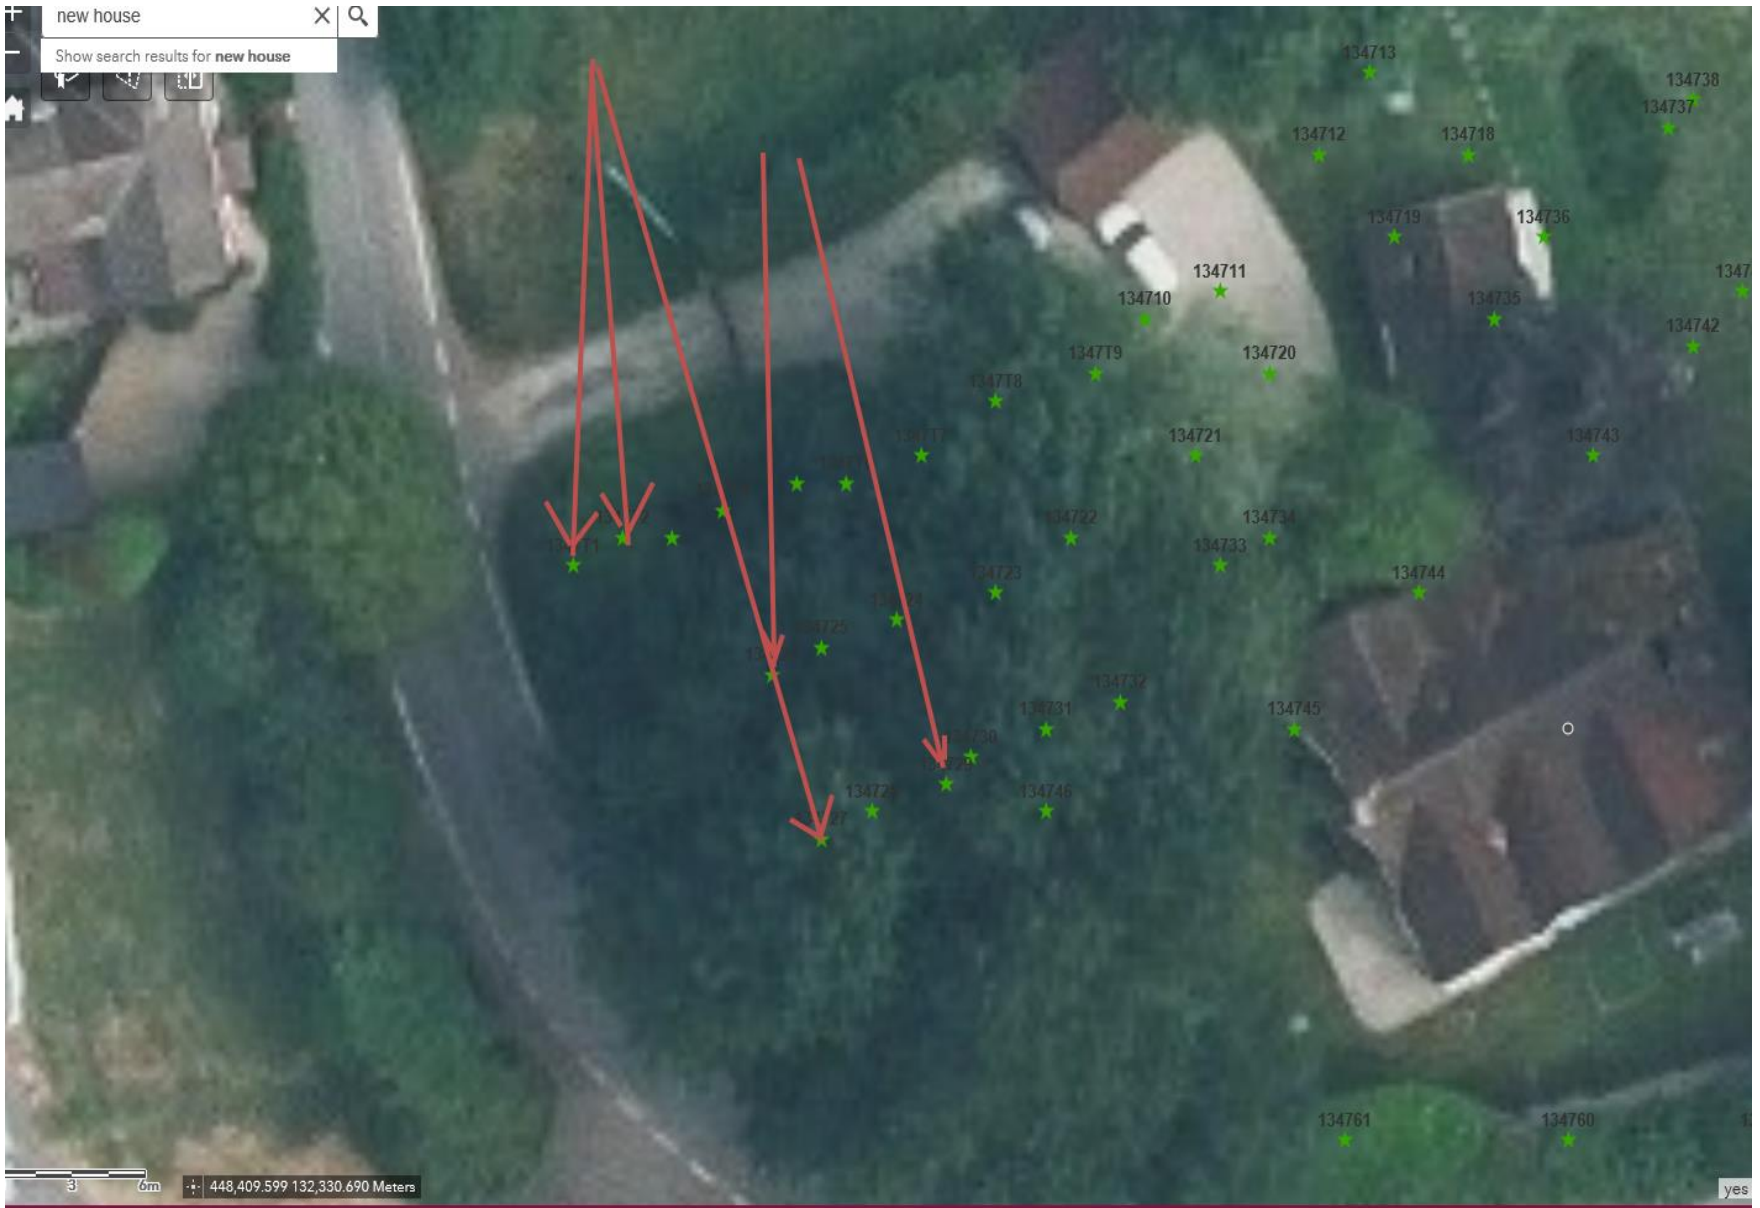

Application 24/00230/TPO  
New House  
Down Farm Lane  
Winchester

# Junction School Lane/Wellhouse Lane

# Junction Wellhouse Lane/Down Farm Lane

Down Farm Lane

# Junction Wellhouse Lane/Down Farm lane

Recommendation  
That this application is refused